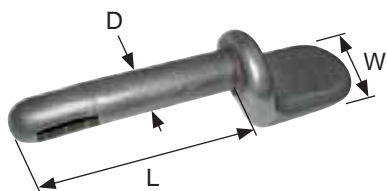

**Forged Plate Hook**

D	L	W	PART NUMBER
12.7	52.5	25.5	10008
12.7	65.5	27.5	M00210020
15.9	63.5	31.0	10025

**Slotted Plate Hook**

D	L	W	PART NUMBER
12	63.5	27	10287

**Bolt On Plate Hook**

D	L	W	HOLE SIZE	PART NUMBER
12.7	50.8	28	8.7	10038
15.9	63.5	28	10.5	M00220040

**Bolt On Plate Hook - Zinc Plated**

D	L	W	HOLE SIZE	PART NUMBER
12.7	50.8	28	8.7	M0022G010

**Lift Off Barrel Hinge**

HEIGHT	PIN DIAMETER	PART NUMBER
135	12	10260
195	16	10317

10250  
Shown

**Lift Off Hinge**

HEIGHT	WIDTH	PLATE THICKNESS	SIDE	PART NUMBER
75	52	3	Left Hand	10250
75	52	3	Right Hand	10252