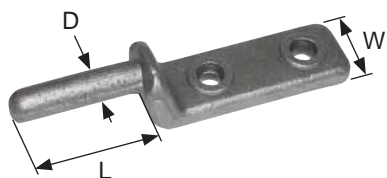

**Forged Plate Hook**

D	L	W	PART NUMBER
12.7	52.5	25.5	10008
12.7	65.5	27.5	M00210020
15.9	63.5	31.0	10025

**Slotted Plate Hook**

D	L	W	PART NUMBER
12	63.5	27	10287

**Bolt On Plate Hook**

D	L	W	HOLE SIZE	PART NUMBER
12.7	50.8	28	8.7	10038
15.9	63.5	28	10.5	M00220040

**Bolt On Plate Hook - Zinc Plated**

D	L	W	HOLE SIZE	PART NUMBER
12.7	50.8	28	8.7	M0022G010

**Lift Off Barrel Hinge**

HEIGHT	PIN DIAMETER	PART NUMBER
135	12	10260
195	16	10317

10250  
Shown

**Lift Off Hinge**

HEIGHT	WIDTH	PLATE THICKNESS	SIDE	PART NUMBER
75	52	3	Left Hand	10250
75	52	3	Right Hand	10252