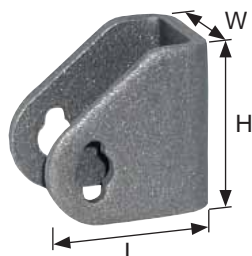

**Double Link Lock**

L	W	X	PART NUMBER
125	43	38	10063

**Catch Plate for Locking Bar Handle**

• Used in conjunction with M0254P001 Handle (Below)

H	L	W	PART NUMBER
50	50	37	M02540020

**Pin for Locking Bar Handle**

• Used in conjunction with M02540020 Catch (Above)

DESCRIPTION	PART NUMBER
Pin for locking bar handle	M0254P001

**Locking Bar Eyes**

L	H	W	TO SUIT BAR SIZE	PART NUMBER
44.5	44.5	25.4	20.5	M03200010
44.5	44.5	25.4	26	M03200030

**Locking Bar Tabs**

L	W	H	TO SUIT BAR SIZE	PART NUMBER
79.4	35	30	20.5	M01910000
79.4	36.5	36.5	26	M02920020