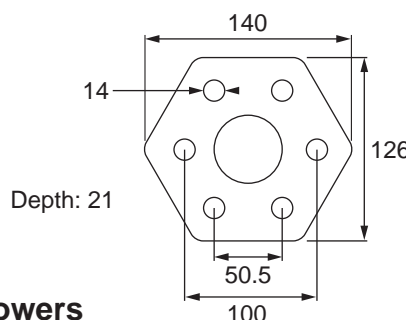

Bush to suit Kuhn Mowers

Application: Disc drive

TO SUIT MODELS	OEM NUMBER	PART NUMBER
GMD44 / 55 / 66 / 77 / HD	-	56145900

Nylon Bush (56223600) to suit Kuhn Mowers

Application: 3 Point lifting frame

TO SUIT MODELS	OEM NUMBER	PART NUMBER
GMD44 / 55 / 66 / 77 / HD	-	56123500

Elastic Coupling to suit Kuhn Mowers

Application: Main drive

TO SUIT MODELS	OEM NUMBER	PART NUMBER
FC250 / 300	-	83030002

Bed Bolts to suit Kuhn

SIZE	DESCRIPTION	PART NUMBER
M10 x 16	Bed bolt to suit Kuhn	80131016
M10 x 25	Bed bolt to suit Kuhn	80131025
M10 x 30	Bed bolt to suit Kuhn	80131030
M10 x 35	Bed bolt to suit Kuhn	80131035
M10 x 45	Bed bolt to suit Kuhn	80131045

Lock Nut to suit Kuhn Bed Bolt

SIZE	DESCRIPTION	PART NUMBER
M10	Lock Nut to suit Kuhn bed bolt	80201051

Knife Bed Gasket to suit Kuhn Mowers

TO SUIT MODELS	OEM NUMBER	PART NUMBER
FC250 / 300	-	55900800

TRACTOL Paint