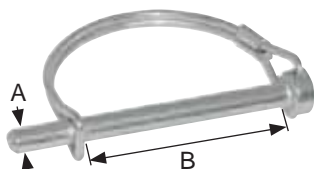

x 10

Box of Assorted Pins & 'R' Clips

Each bag contains the following:

- 5x 2mm 'R' Clip
- 10x 3mm 'R' Clip
- 10x 4mm 'R' Clip
- 5x 5mm 'R' Clip
- 5x 1/4" Linch Pin
- 5x 3/8" Linch Pin
- 10x 7/16" Linch Pin

DESCRIPTION	QTY	PART NUMBER
Assorted pins & clips - box of 10 bags	10 bags	ZPK1
Assorted pins & clips - single bag	1 bag	AP1

Linch Pins

Sold in packs quantities only

SIZE (A)		LENGTH		PACK QTY	PART NUMBER
mm	Inch	mm	Inch		
6	1/4"	44	1 3/4"	100	P384
8	5/16"	38	1 1/2"	50	P386
11	7/16"	44	1 3/4"	100	P385

Linch Pins c/w Chain

SIZE		LENGTH		CHAIN LENGTH	PART NUMBER
mm	Inch	mm	Inch		
8	5/16"	38	1 1/2"	300	P388
10	3/8"	43	1.7"	350	P0029

Pipe Linch Pins

SIZE (A)	LENGTH	PART NUMBER
10	50	P0023
11	60	SLP1160
16	60	P0041

Half Moon Clips

SIZE (A)	LENGTH (B)	PART NUMBER
6	50	P0026
8	60	P0031
10	64	P0018
10	80	P0030
11	89	P0039

Stop Spring Clip

SIZE (A)	USABLE LENGTH	PART NUMBER
6	100	P0033